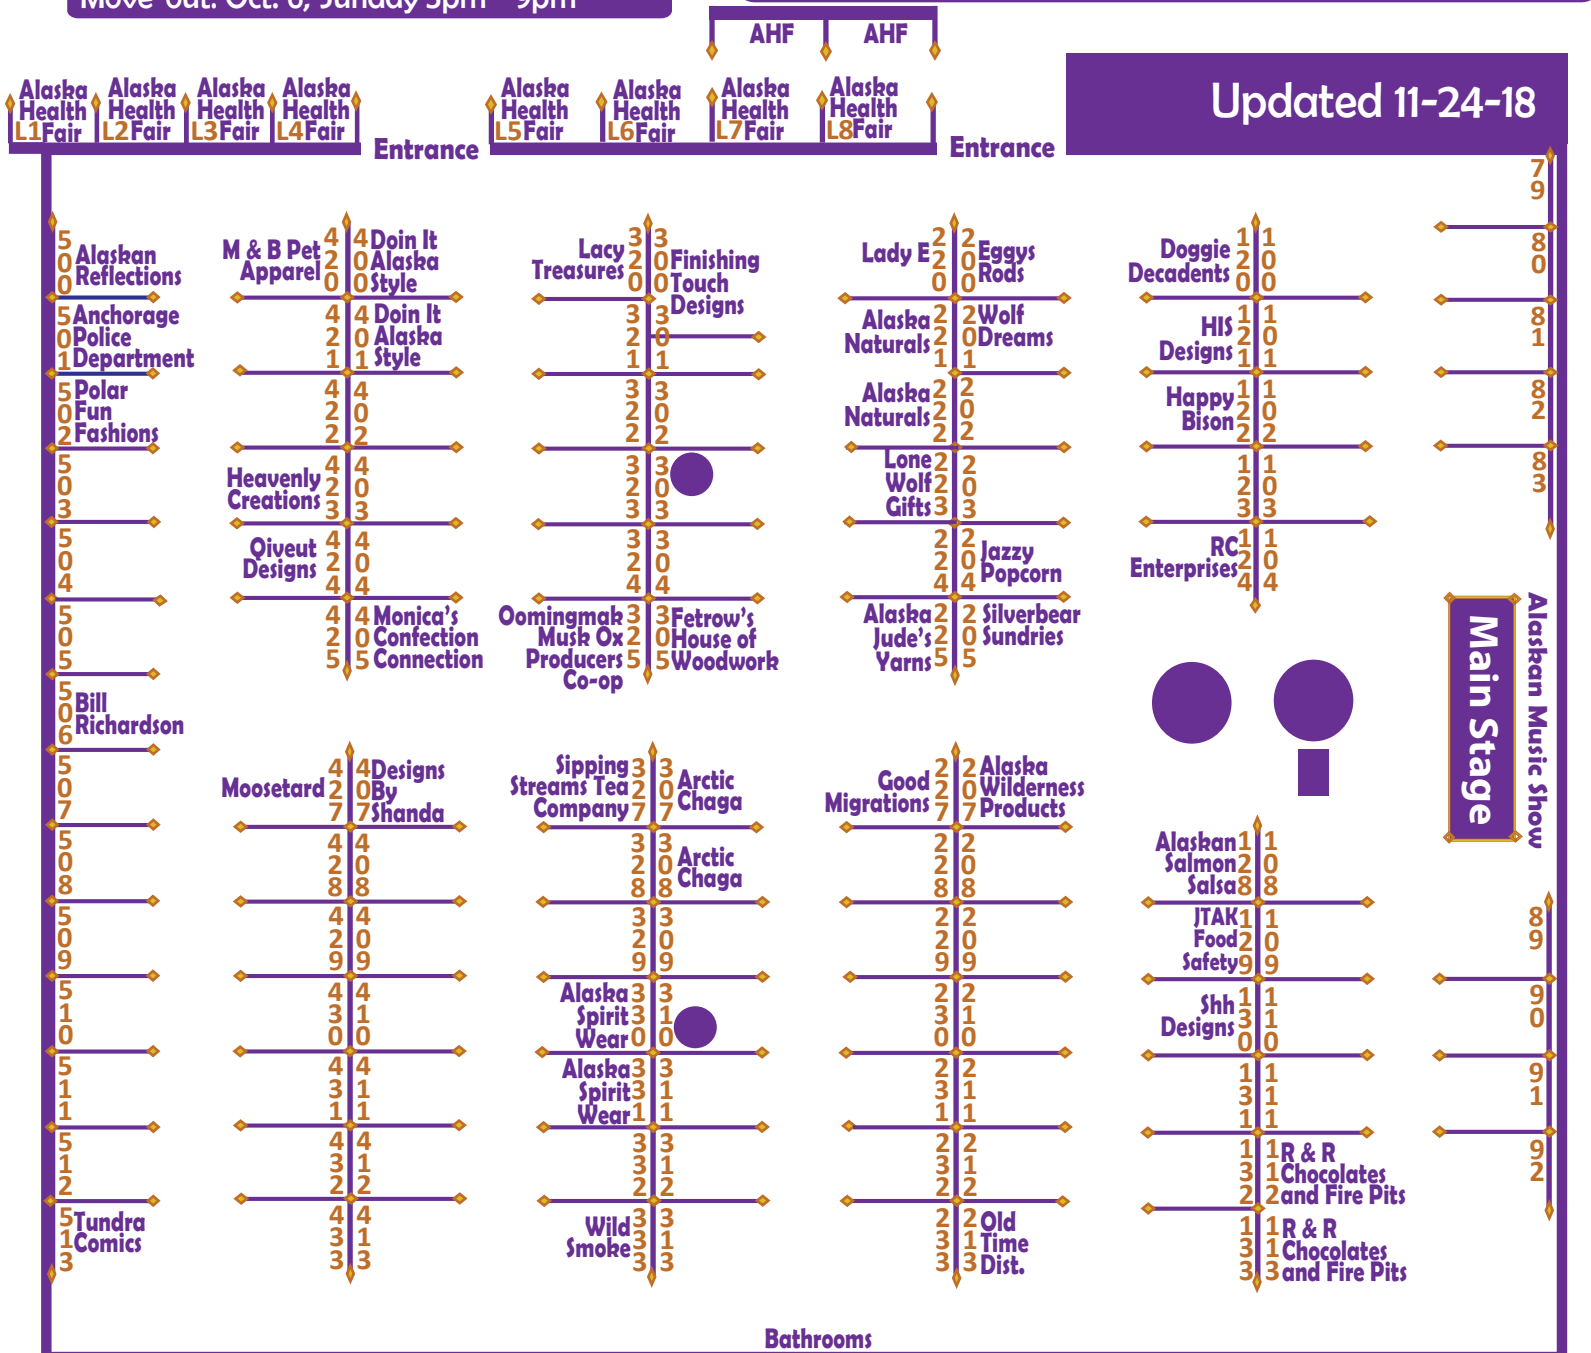

MAKE IT ALASKAN Festival

October 4, 5, 6 2019

SHOWTIMES Move-in & Move-out

Move-in: Oct. 3, Thursday 12pm - 7pm
 Wholesale Show: Oct. 4, Friday 9am - 12pm
 Showtime Oct. 4, Friday 12pm - 7pm
 Showtime Oct. 5, Saturday 10am - 6pm
 Showtime Oct. 6, Sunday 10am - 5pm
 Move-out: Oct. 6, Sunday 5pm - 9pm

DENA'INA CIVIC & CONVENTION CENTER

BOOTH PRICES LOCATION	SIZE WIDE X DEPTH	PRICE
Inline Booth	10 x 10	\$495
Corner Booth	10 x 10	\$595
Column Booth	10 x 5	\$400
Half Booth	10 x 5	\$300
Food Inline Booth	10 x 10	\$600
Food Corner Booth	10 x 10	\$650

Updated 11-24-18

Bathrooms