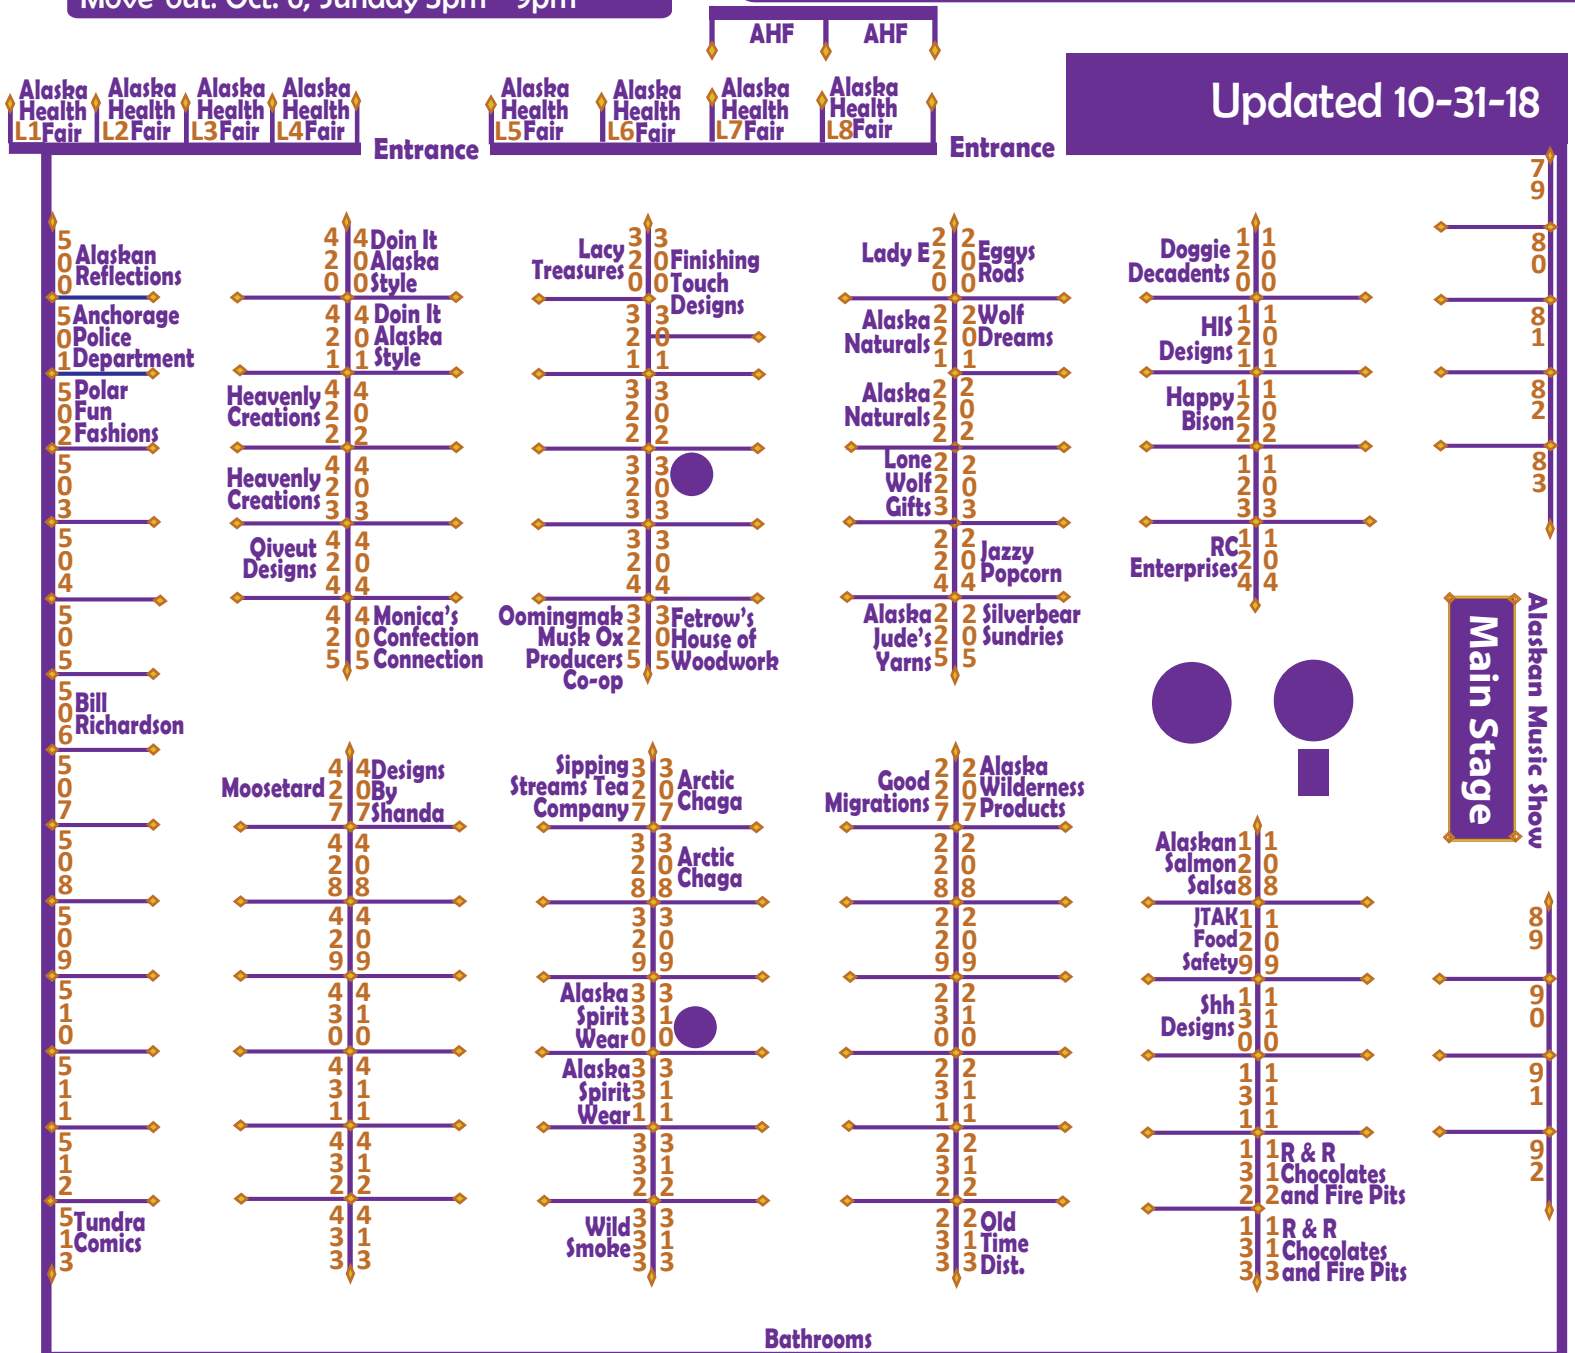

MAKE IT ALASKAN Festival

October 4, 5, 6 2019

SHOWTIMES Move-in & Move-out

Move-in: Oct. 3, Thursday 12pm - 7pm
 Wholesale Show: Oct. 4, Friday 9am - 12pm
 Showtime Oct. 4, Friday 12pm - 7pm
 Showtime Oct. 5, Saturday 10am - 6pm
 Showtime Oct. 6, Sunday 10am - 5pm
 Move-out: Oct. 6, Sunday 5pm - 9pm

DENA'INA CIVIC & CONVENTION CENTER

BOOTH PRICES

LOCATION	SIZE WIDE X DEPTH	PRICE
Inline Booth	10 x 10	\$495
Corner Booth	10 x 10	\$595
Column Booth	10 x 5	\$400
Half Booth	10 x 5	\$300
Food Inline Booth	10 x 10	\$600
Food Corner Booth	10 x 10	\$650