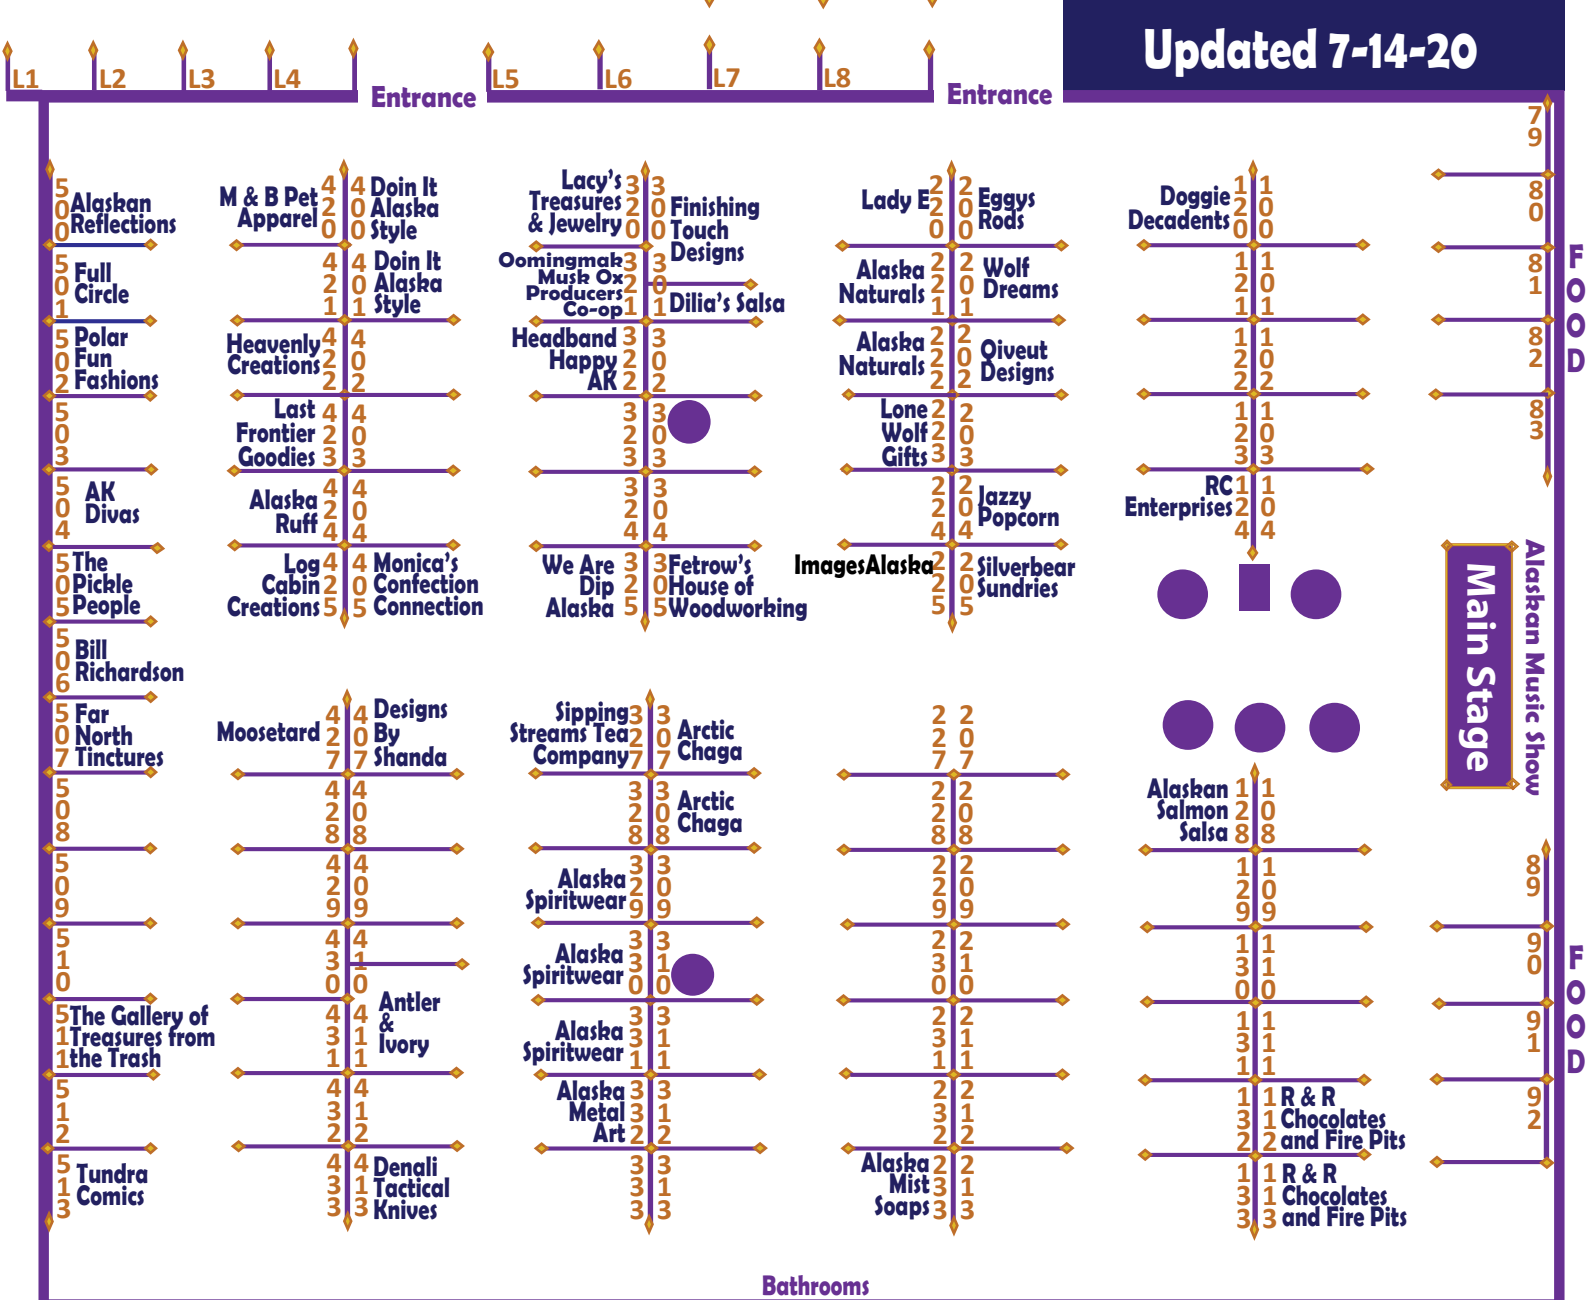

MAKE IT ALASKAN Festival

October 2,3,4 2020

SHOWTIMES Move-in & Move-out

Move-in: Oct. 1, Thursday 12pm - 7pm
 Wholesale Show: Oct. 2, Friday 9am - 12pm
 Showtime Oct. 2, Friday 12pm - 7pm
 Showtime Oct. 3, Saturday 10am - 6pm
 Showtime Oct. 4, Sunday 10am - 5pm
 Move-out: Oct. 4, Sunday 5pm - 9pm

DENA'INA CIVIC & CONVENTION CENTER

BOOTH PRICES LOCATION	SIZE WIDE X DEPTH	PRICE
Inline Booth	10 x 10	\$495
Corner Booth	10 x 10	\$595
Column Booth	10 x 5	\$400
Half Booth	10 x 5	\$300
Food Inline Booth	10 x 10	\$600
Food Corner Booth	10 x 10	\$650