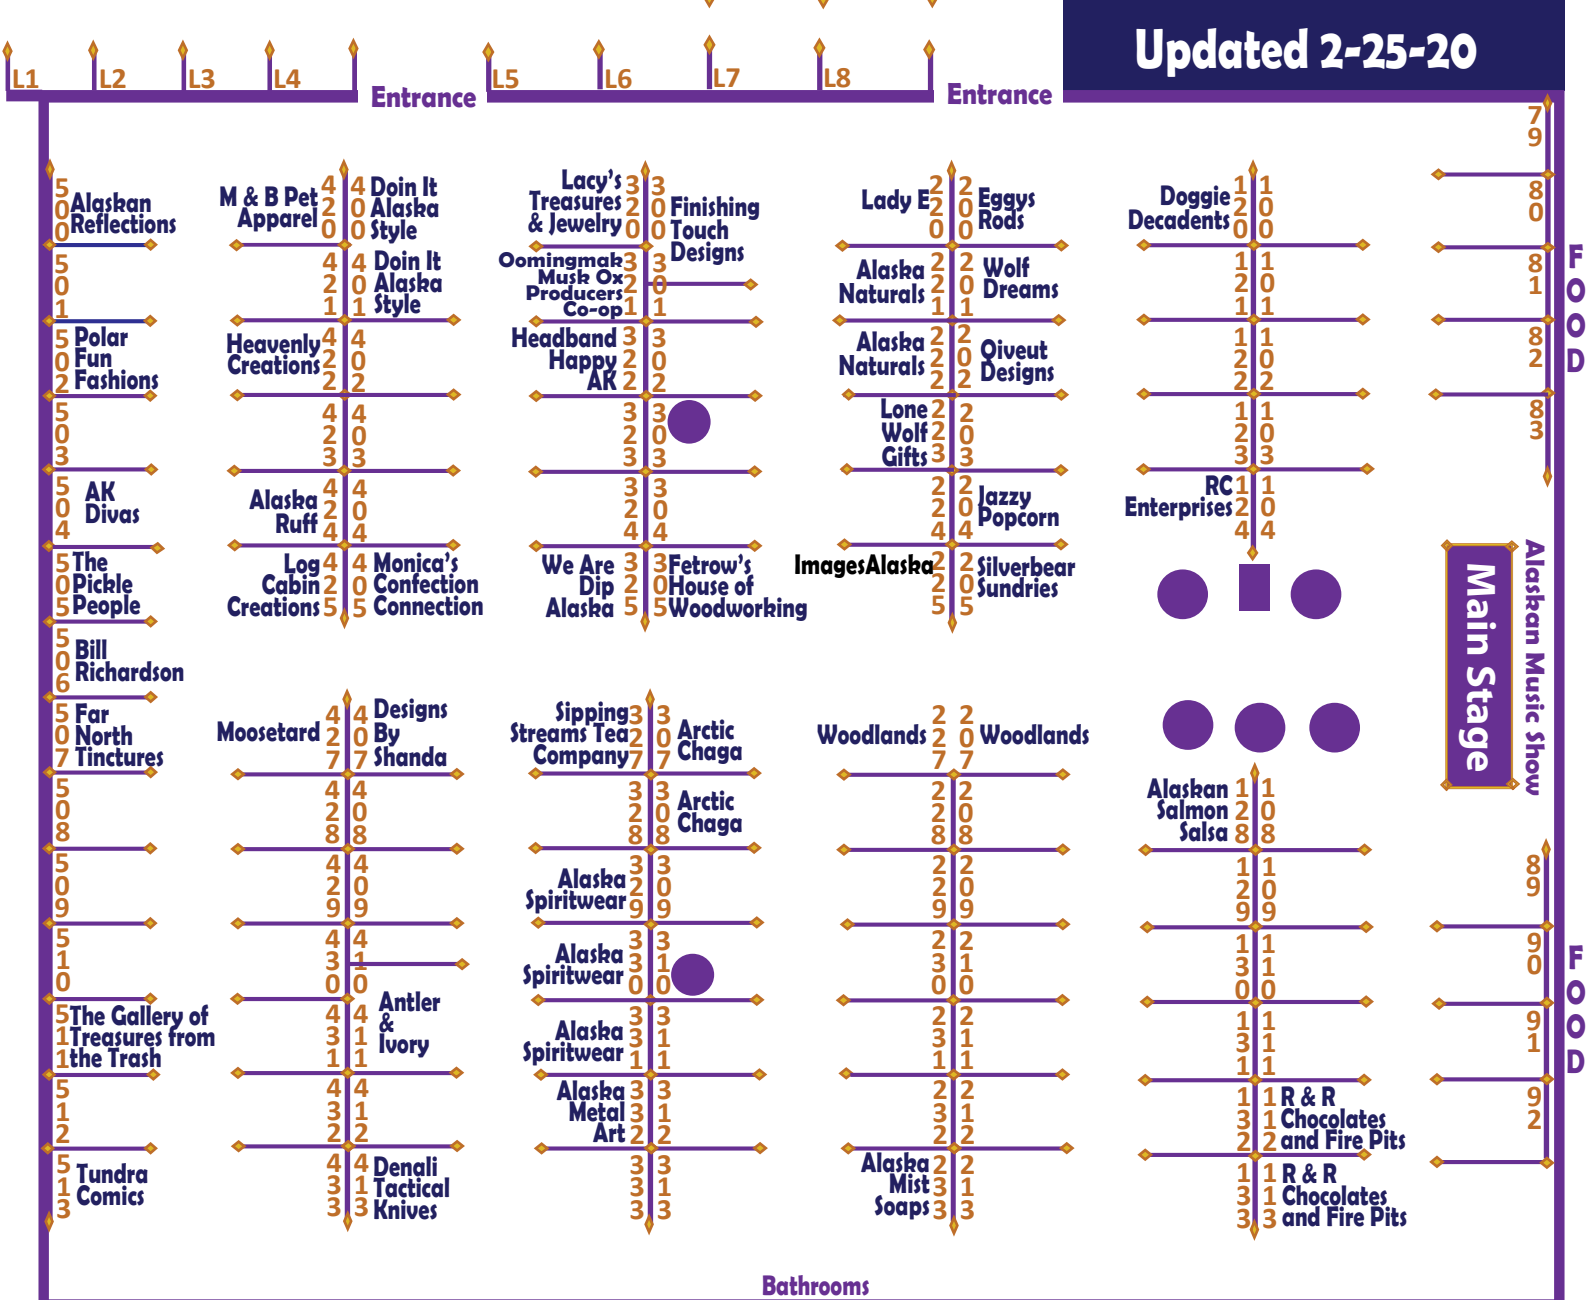

MAKE IT ALASKAN Festival

October 2,3,4 2020

SHOWTIMES Move-in & Move-out

Move-in: Oct. 1, Thursday 12pm - 7pm
 Wholesale Show: Oct. 2, Friday 9am - 12pm
 Showtime Oct. 2, Friday 12pm - 7pm
 Showtime Oct. 3, Saturday 10am - 6pm
 Showtime Oct. 4, Sunday 10am - 5pm
 Move-out: Oct. 4, Sunday 5pm - 9pm

DENA'INA CIVIC & CONVENTION CENTER

BOOTH PRICES LOCATION	SIZE WIDE X DEPTH	PRICE
Inline Booth	10 x 10	\$495
Corner Booth	10 x 10	\$595
Column Booth	10 x 5	\$400
Half Booth	10 x 5	\$300
Food Inline Booth	10 x 10	\$600
Food Corner Booth	10 x 10	\$650