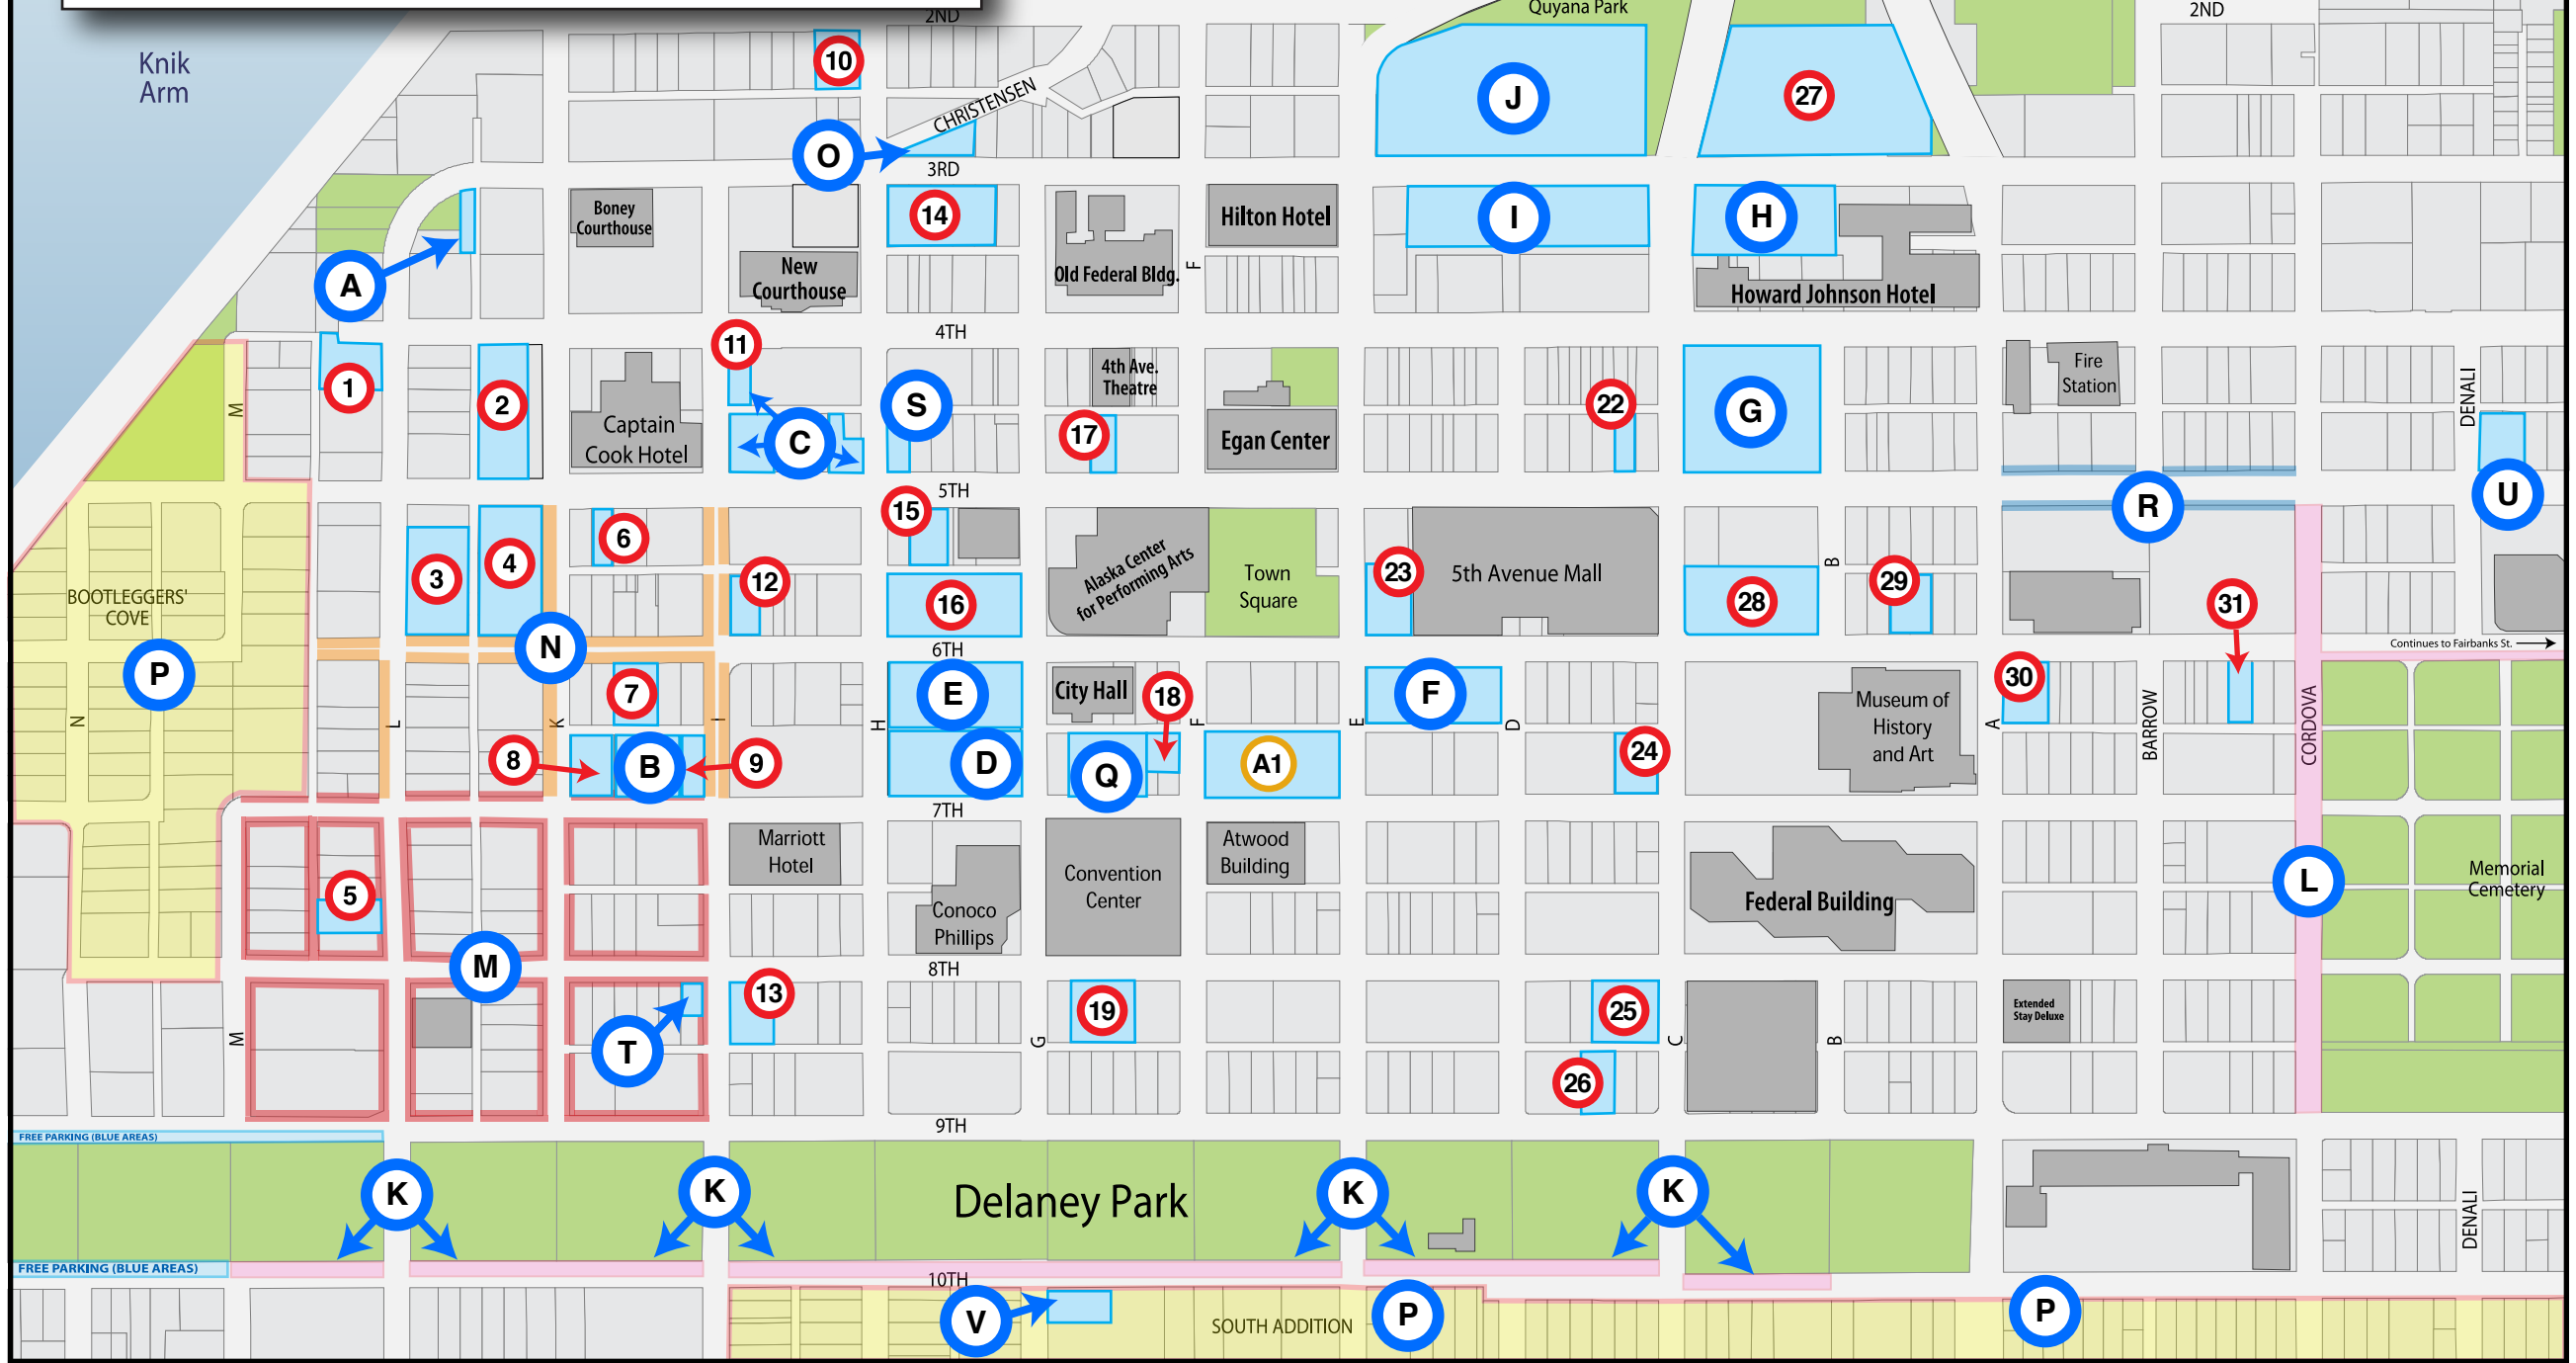

Downtown Parking Facilities